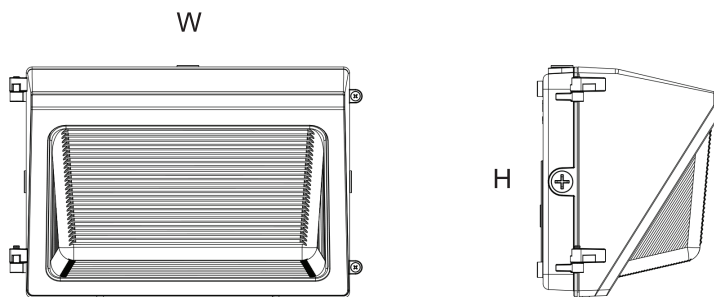

Sensor

PC INSTALLED - Button Photocell Sensor
(Blank) None

ORDERING GUIDE

ETH	TWP	80W	G3	5000K	PC
ETH	Group	Max Wattage	Form Factor	CCT	Sensor

PHYSICAL DIMENSIONS

All Models

14.21"L x 9.27"W x 7.31"H

SHIPPING INFORMATION